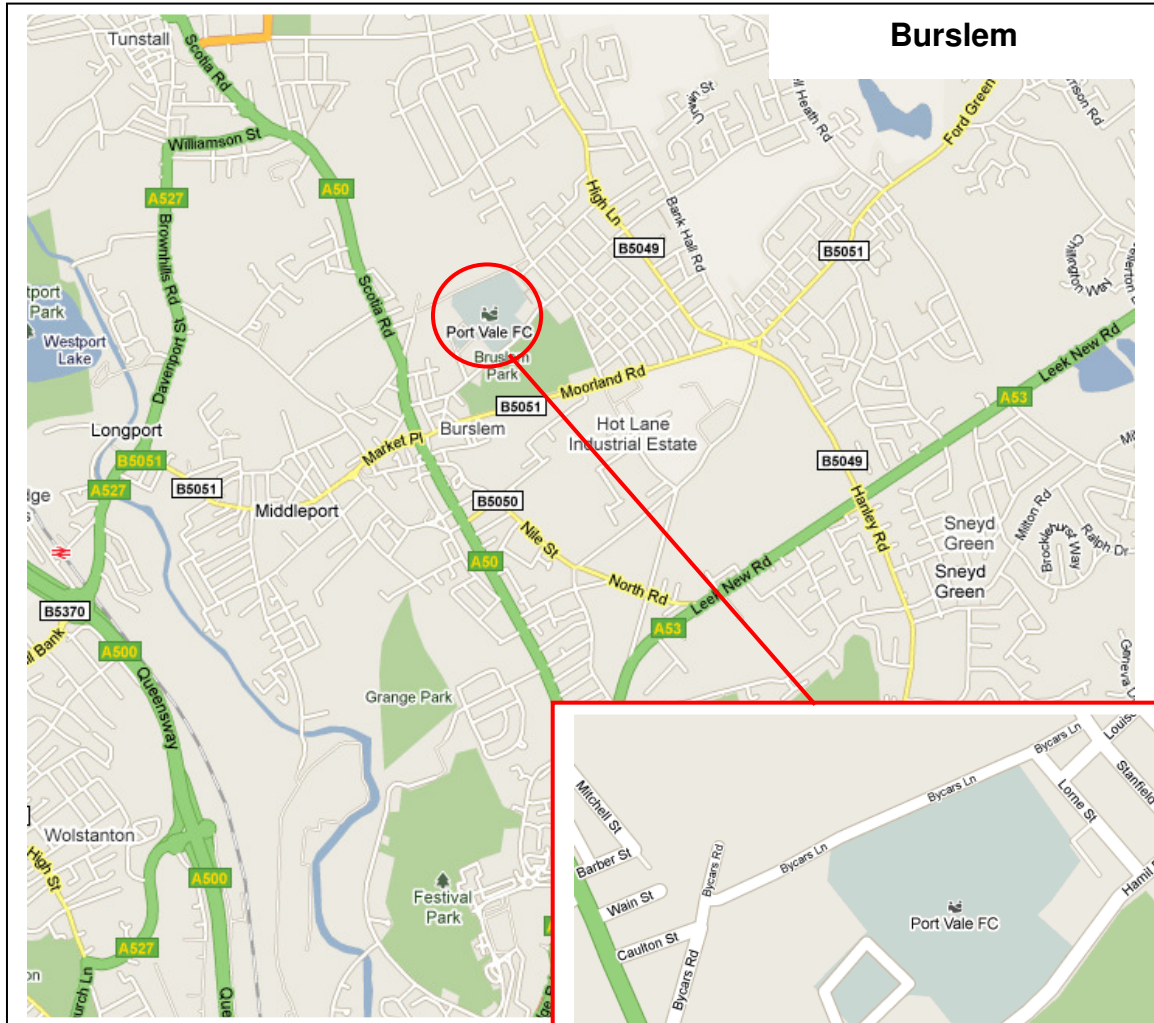

# Port Vale Football Club

Vale Park  
Hamil Road  
Burslem  
ST6 1AW

Please enter grounds at entrance **D**

Follow road around to the car park  
in front of the main reception

A member of the Road Safety  
Team will meet you in reception