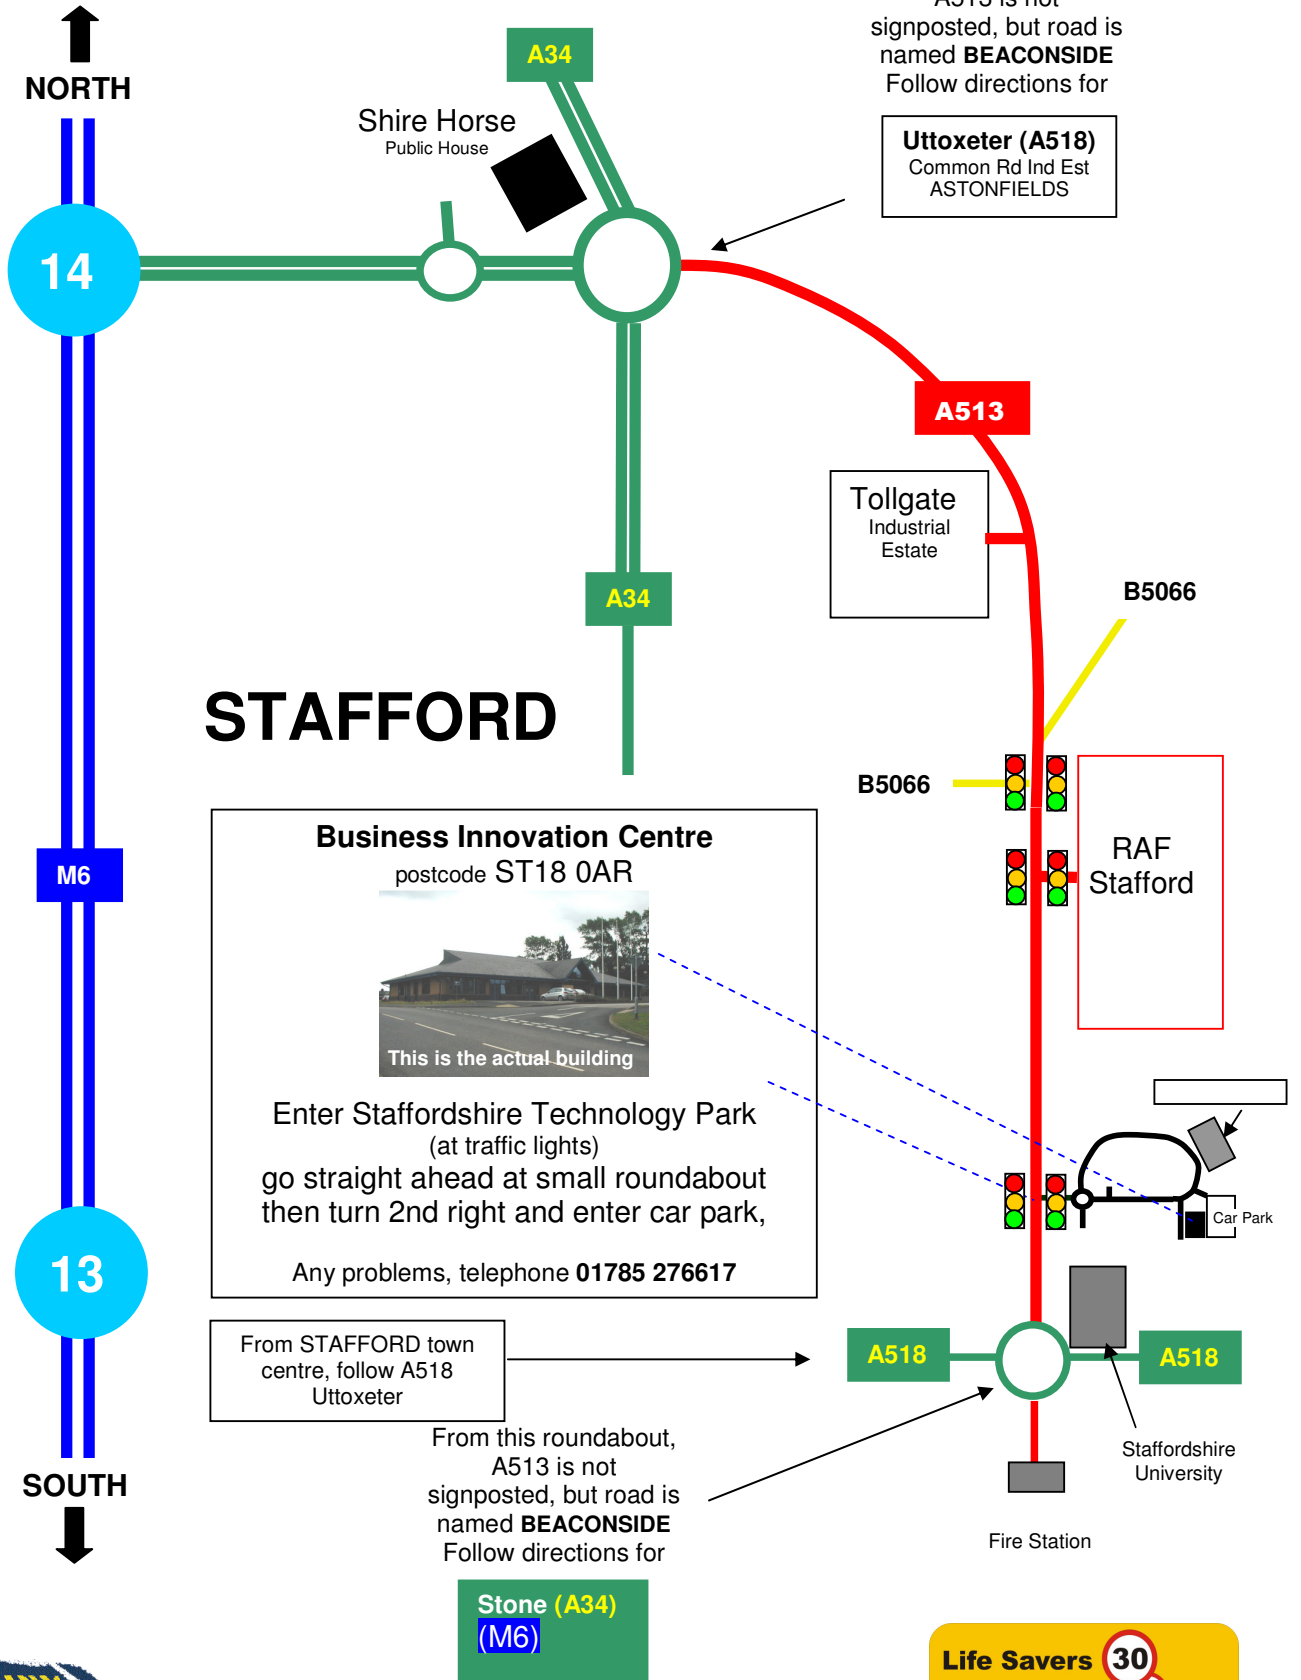

Staffordshire Speed Awareness Course

Venue Location Map
(Not to scale)

From this roundabout, A513 is not signposted, but road is named **BEACONSIDE** Follow directions for

Uttoxeter (A518)
Common Rd Ind Est
ASTONFIELDS

STAFFORD

Business Innovation Centre
postcode ST18 0AR

This is the actual building

Enter Staffordshire Technology Park
(at traffic lights)
go straight ahead at small roundabout
then turn 2nd right and enter car park,

Any problems, telephone **01785 276617**

From STAFFORD town centre, follow A518 Uttoxeter

From this roundabout, A513 is not signposted, but road is named **BEACONSIDE** Follow directions for

Stone (A34)
(M6)

Life Savers On Duty

30
40
50

Staffordshire Casualty Reduction Partnership